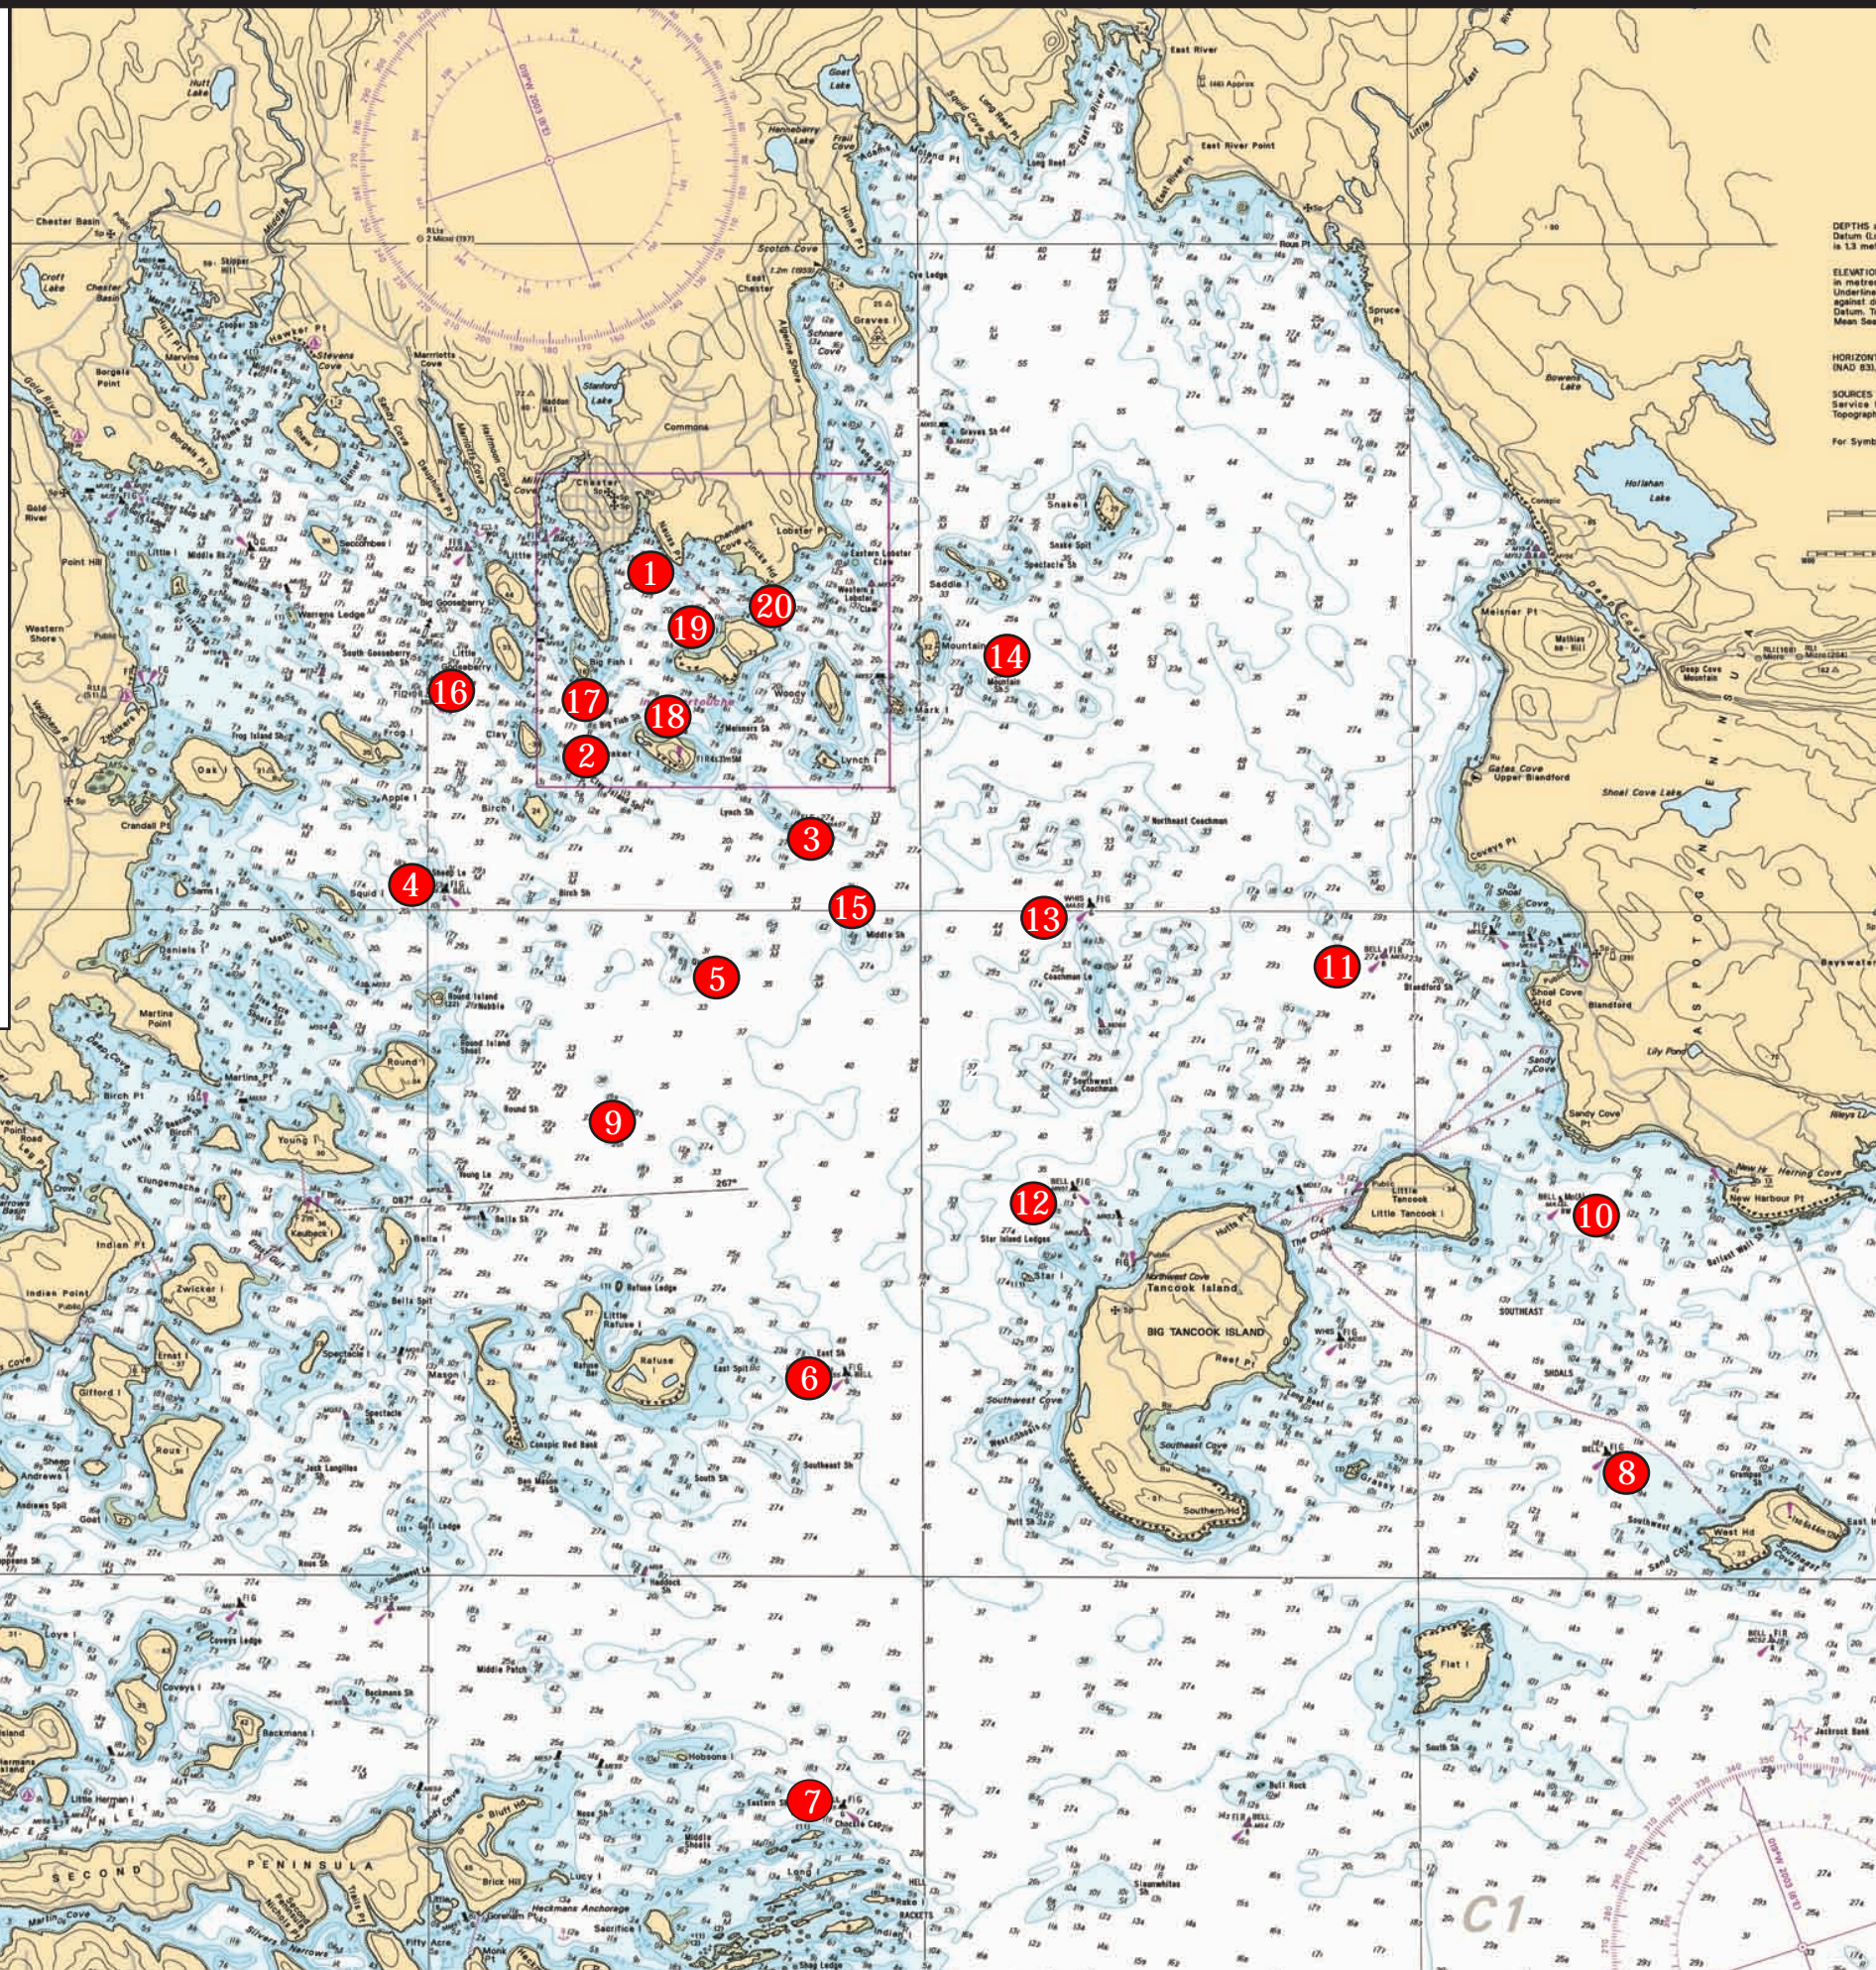

Course Card

Chester Yacht Club Race Marks

Do Not Use For Navigation

No.	Name	Marking	Colour
1	Chester Rock	MAA	RGR
2	Clay Island Split	MV51	G
3	Lynch Shoal	MA57	G
4	Sheep Ledge	MC59	G
5	Quacker Shoal	CYC	Y
6	East Shoal	MC55	G
7	Chockle Cap	M55G	
8	West Head	MD53	G
9	Round Shoal	CYC	Y
10	New Harbour	MA	RW
11	Blandford	MK52	R
12	Tancook	MN51	G
13	Coachman Ledge	MA55	
14	Mountain Shoal	CYC	Y
15	Middle Shoal	CYC	Y
16	South Gooseberry Shoal	MCA	RGR
17	Peninsula Stake	MA61	G
18	Quaker North	CYC	Y
19	Meisners North	CYC	Y
20	Golf Course	CYC	Y

CYC indicates the mark is a club buoy.

This sketch serves as a guide only to approximate mark positions.

Revised August, 2011